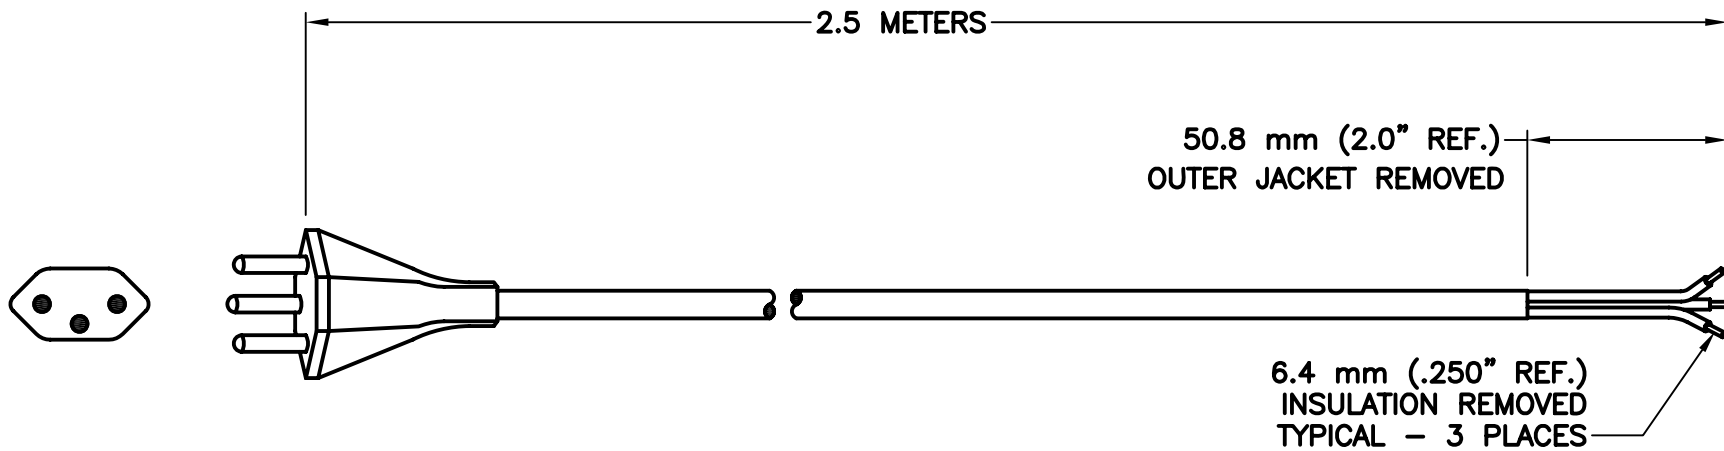

CAT. No.

85040

POWER SUPPLY CORD, SWISS SW1-10P STRAIGHT PLUG, 10A 250V, BLACK, 2.5 METER.

APPROVALS	SEV <input checked="" type="checkbox"/>
CERTIFICATIONS	CE <input checked="" type="checkbox"/> ROHS <input checked="" type="checkbox"/>
STANDARDS	SEV 1011 <input checked="" type="checkbox"/>

**SPECIFICATIONS:**

1. OVERALL LENGTH: 2.5 METERS
2. CONDUCTORS: 1.0 mm<sup>2</sup> x 3 WITH IEC COLOR CODE (GREEN/YELLOW, BLUE, BROWN)
3. JACKET: H05VV-F, BLACK, OUTSIDE DIAMETER APPROXIMATELY 7.2 mm
4. PLUG: SEV 1011, STRAIGHT, BLACK
5. CONNECTOR: NONE
6. RATED: 10 AMPERE 250 VOLT